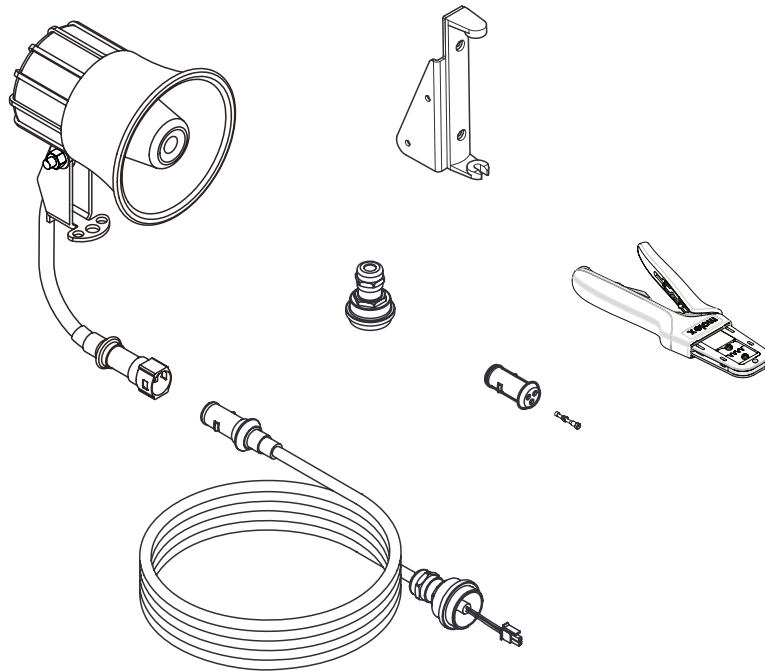

3. OPTIONS

Release date: February 2017

YOUR EFFICIENCY IS OUR CHALLENGE