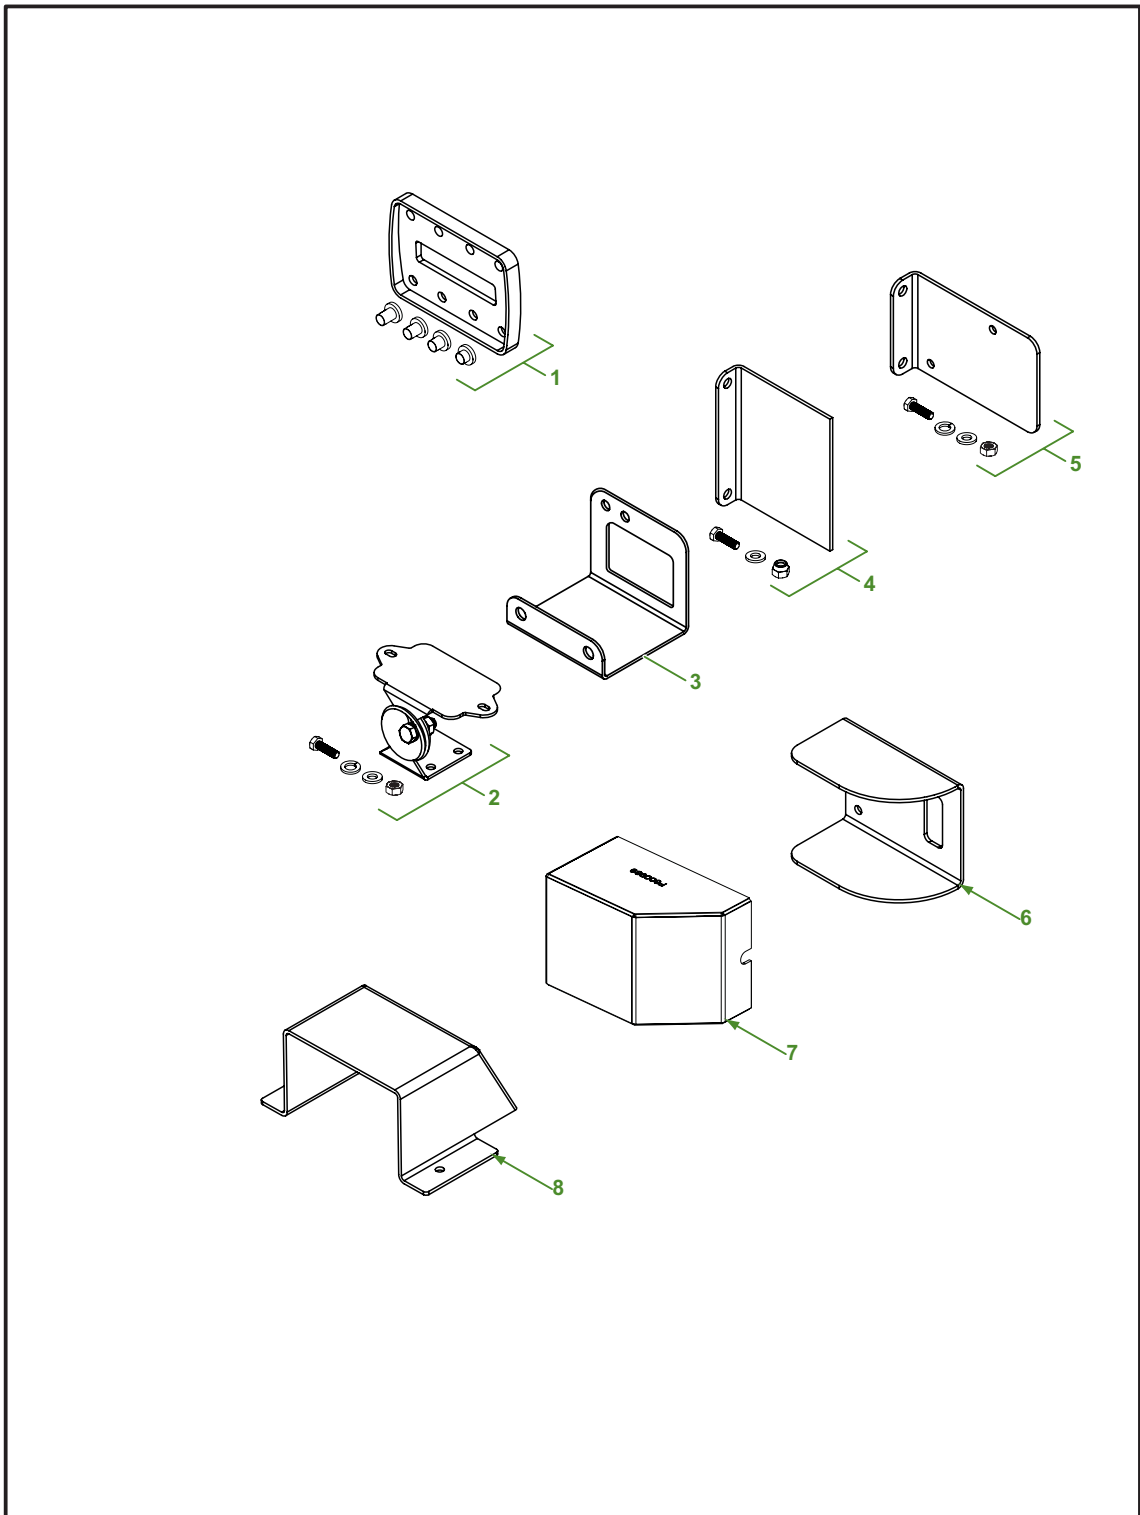

Release date: February 2017

3. OPTIONS

Release date: February 2017

YOUR EFFICIENCY IS OUR CHALLENGE

Release date: February 2017

3.1 Available options for Greensight 2 and Greensight 3

<i>Pos</i>	<i>Part nr.</i>	<i>Description</i>	<i>Quantity:</i>
1	F119437	In-cab display bracket	1
2	F170372	In-cab display bracket 90 degrees	1
3	F117357	Screw 4.2 x 16	1
4	F110590	Molex pin	1
5	F119612	Molex connector 6-pole	1
6	F119617	Molex Connector 6 Poles Male	1
7	F119611	Molex Pin Male	1
8	F121527	Display Connection Kit	1
10	F180008	External smart alarm	1
11	F121435	External smart alarm connection cable 2,5M	1
	F208060	External smart alarm connection cable 8M	1
12	F113918	Socket housing AMP826886-4	1
13	F114091	Connector pin (female)	1
14	F121191	Strain relief fitting M27x1	1
15	F121155	Molex pin	1
16	F121150	Molex connector 2-pole	1
17	F121528	Greensight 2 signal supply cable 7M	1
	F124876	Greensight 2 signal supply cable 17,5M	1
	F127293	Greensight 2 signal supply cable 25M	1
	F127292	Greensight 2 signal supply cable 30M	1