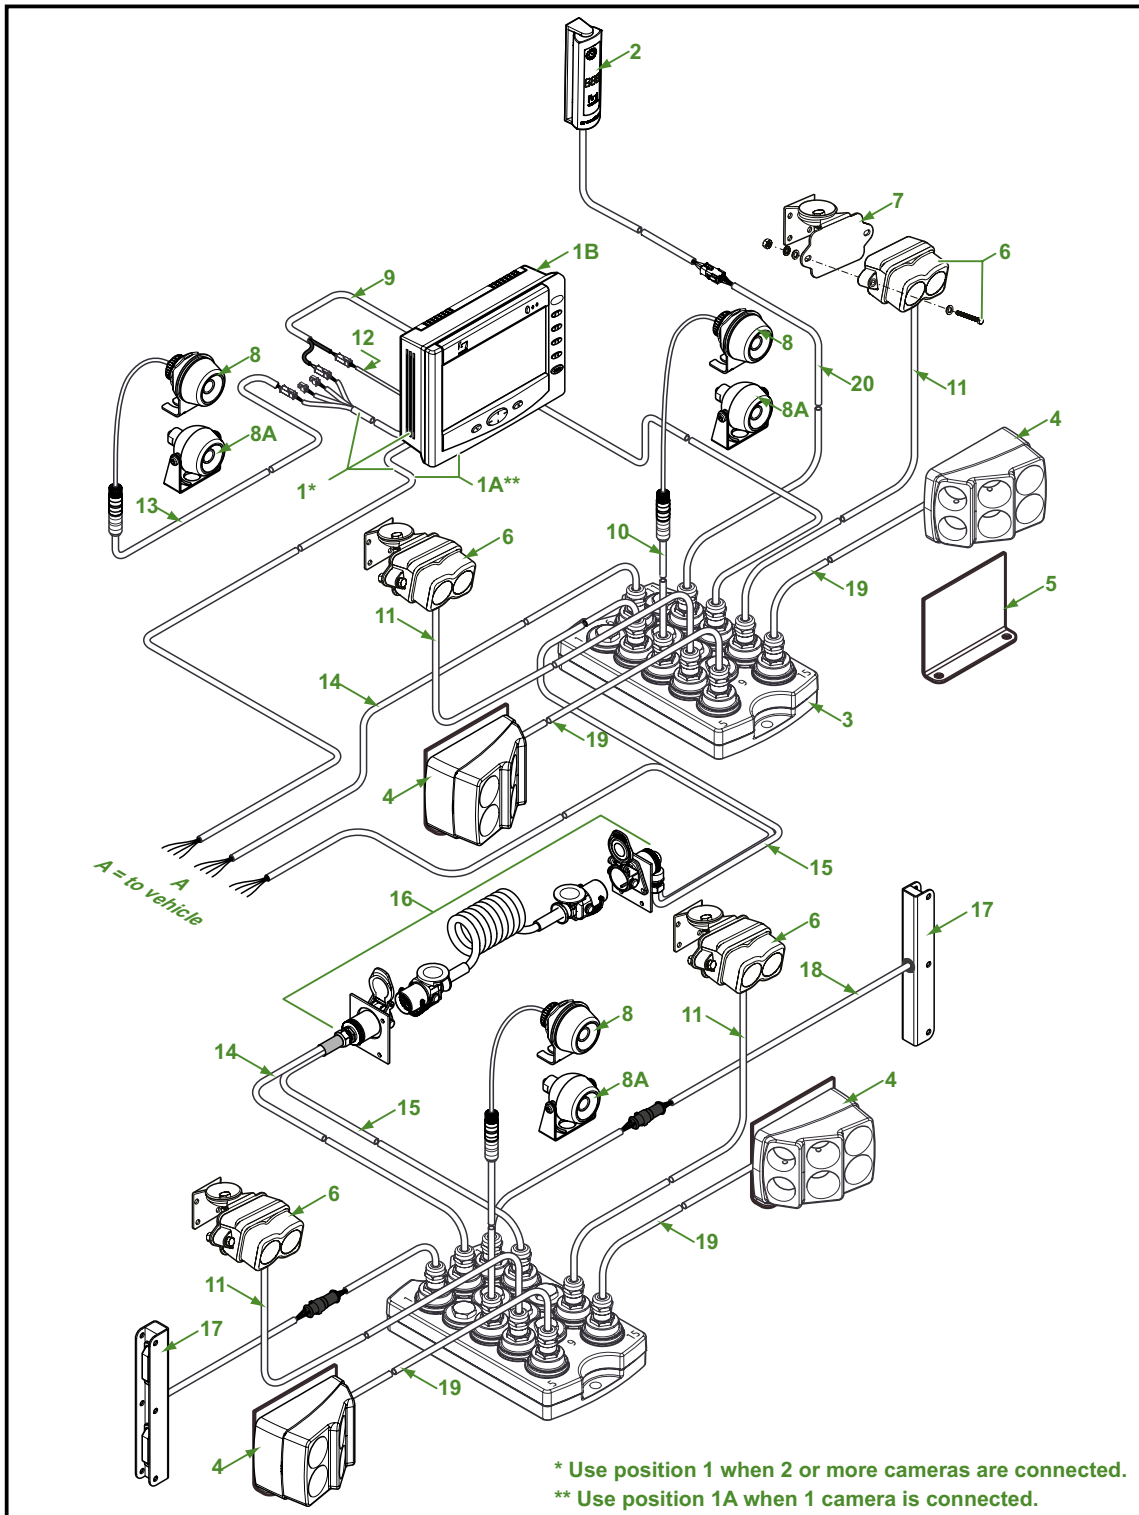

1.1 Greensight 2 system

Pos	Part nr.	Description	Quantity:
1	F126208	Groeneveld monitor kit include camera connection cable	1
1A	F128481	Groeneveld monitor kit without camera connection cable	1
1B	F124427	Groeneveld monitor (only monitor)	1
2	F121379	Greensight incab display included standard bracket	1
3	F121704	Greensight 2 control unit (include video processor)	1
	F121702	Greensight 2 control unit (without video processor)	1
4	F180001	Bottom sensor	1
5	F118874	Bottom sensor L-bracket vertical	1
6	F126946	Top / side sensor include mounting bolts and clip	1
7	F122658	Top sensor rotation bracket	1
8	F126459	Groeneveld camera 116° not mirrored with L bracket	1
8A	F127930	Groeneveld camera 116° not mirrored with U bracket	1
8	F127993	Groeneveld camera 104° not mirrored with L bracket	1
8A	F127994	Groeneveld camera 104° not mirrored with U bracket	1
9	F127288	Greensight 2 to Monitor cable 8m	1
	F121513	Greensight 2 to Monitor cable 17,5m	1
	F127289	Greensight 2 to Monitor cable 25m	1
	F127290	Greensight 2 to Monitor cable 30m	1
10	F121431	Camera to Greensight 2 unit connection cable 8m	1
11	F121189	Top / side sensor connection cable 8m	1
	F124971	Top / side sensor connection cable 11m	1
12	F126347	Greensight monitor connection cable 2m	1
13	F121826	Groeneveld camera cable 5m	1
	F127370	Groeneveld camera cable 10m	1
	F127371	Groeneveld camera cable 15m	1
	F205447	Groeneveld camera cable 20m	1
	F127372	Groeneveld camera cable 25m	1
	F127373	Groeneveld camera cable 30m	1
14	F121434	Greensight 2 power cable 3m	1
	F121873	Greensight 2 power cable 7m	1
	F121436	Greensight 2 power cable 17,5m	1
	F127296	Greensight 2 power cable 25m	1
	F127295	Greensight 2 power cable 30m	1
15	F121493	Greensight 2 trailer to truck/truck to monitor/display cable 3m	1
	F121520	Greensight 2 trailer to truck/truck to monitor/display cable 17,5m	1
16	F121870	Semi trailer spiral connection kit	1
	F121871	Trailer / Dolly connection kit	1
17	F180016	External light Red/Yellow kit - (1 kit = 2 lights)	1
	F180017	External light Yellow/Yellow kit (germany) - (1 kit = 2 lights)	
18	F121437	External light connection cable 10m	1

Release date: February 2017

Release date: February 2017