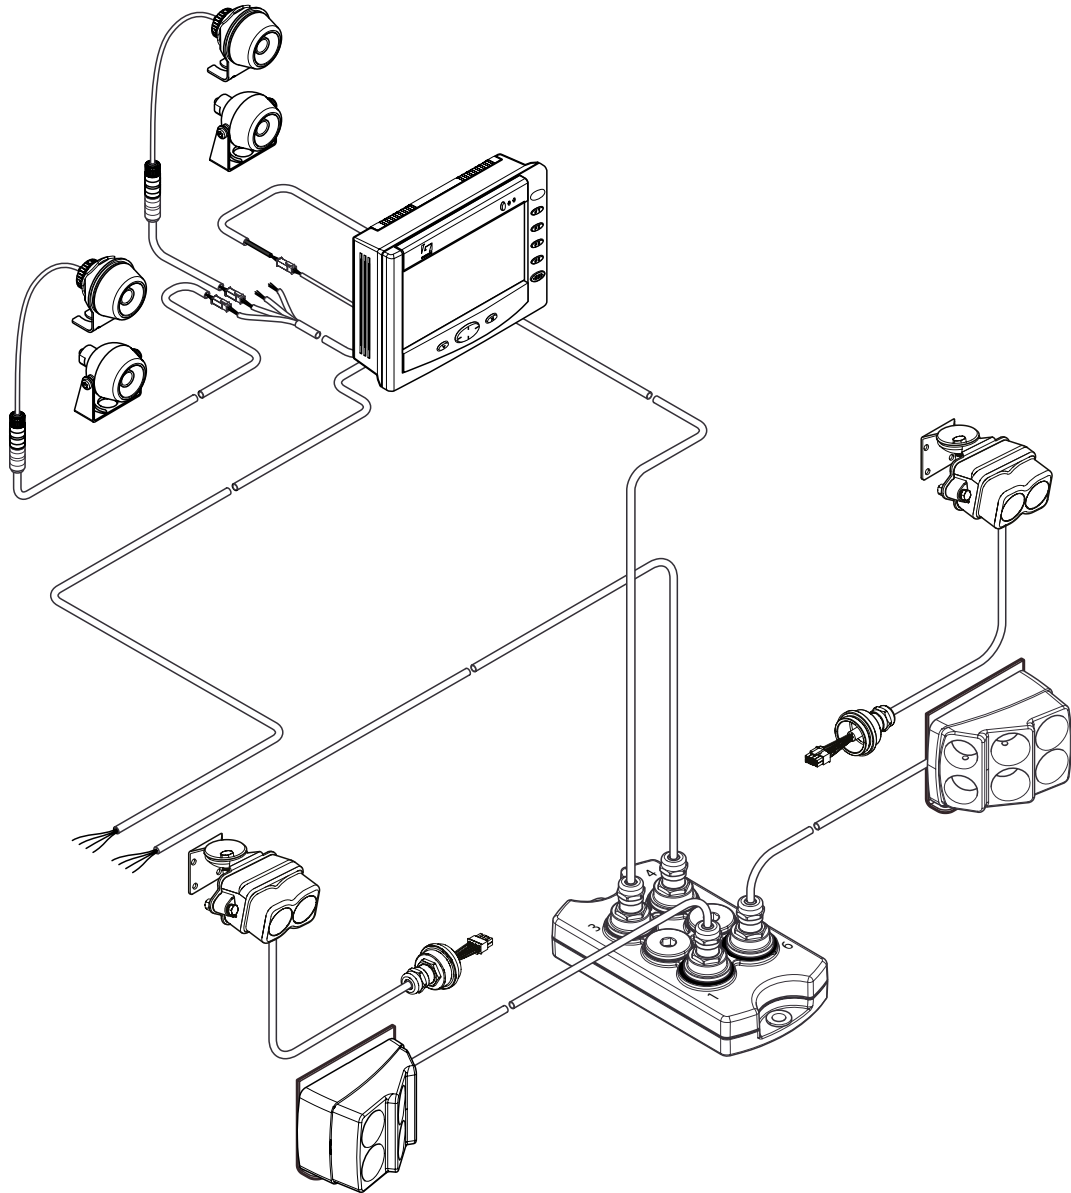

2. GREENSIGHT 3

Release date: February 2017

YOUR EFFICIENCY IS OUR CHALLENGE