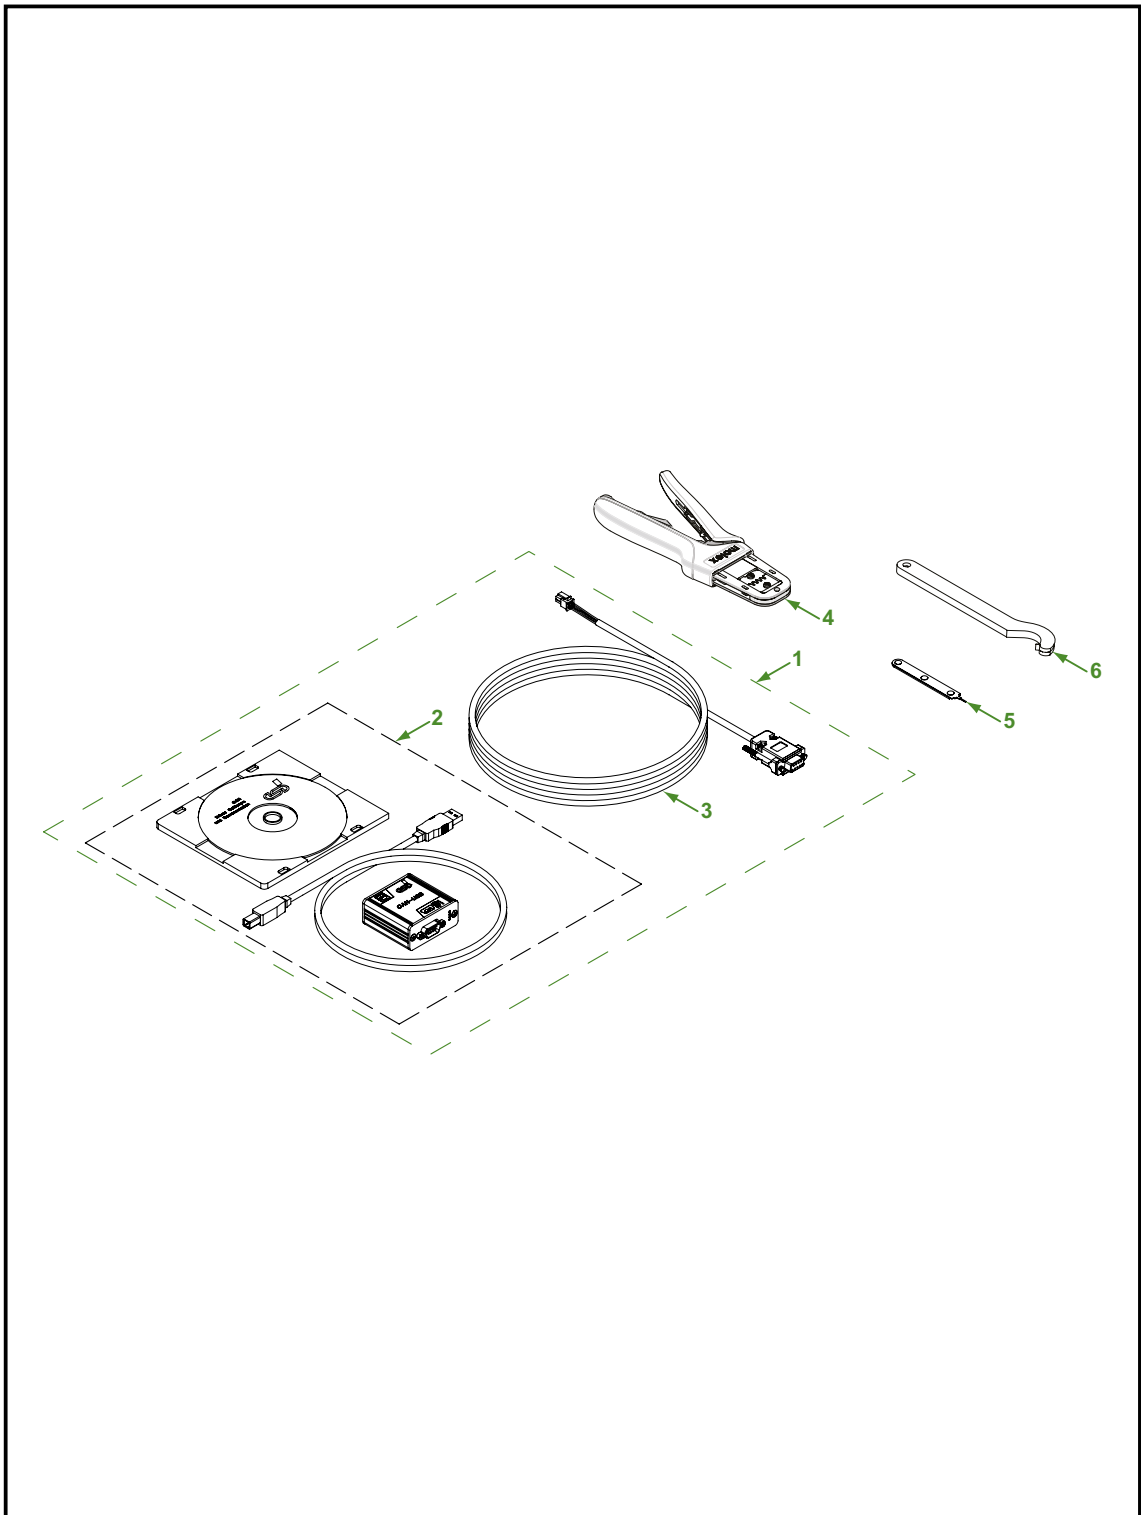

3.2 Available brackets for Greensight 2 and Greensight 3

<i>Pos</i>	<i>Part nr.</i>	<i>Description</i>	<i>Quantity:</i>
1	F180035	Bottom sensor alignment plate 4,36° horizontal (1 kit = 2 plates)	1
	F188013	Bottom sensor alignment plate 1,30° vertical (1 kit = 2 plates)	1
	F188022	Bottom sensor alignment plate 4,30° vertical (1 kit = 2 plates)	1
2	F122658	Top/side sensor rotation bracket	1
3	F177550	Bottom sensor special mounting bracket vertical	1
4	F118874	Sensor-Unit Vertical Mounting Bracket Kit (1 kit = 2 brackets)	1
5	F178507	Sensor-Unit Horizontal Mounting Bracket Kit (1 kit = 2 brackets)	1
6	F118873	Sensor-Unit Protection Bracket Kit (1 kit = 2 brackets)	1
7	F600988	Sensor protection bracket kit (1 kit = 2 brackets)	1
8	F170080	Top Sensor-Unit Protection Bracket	1

Release date: February 2017