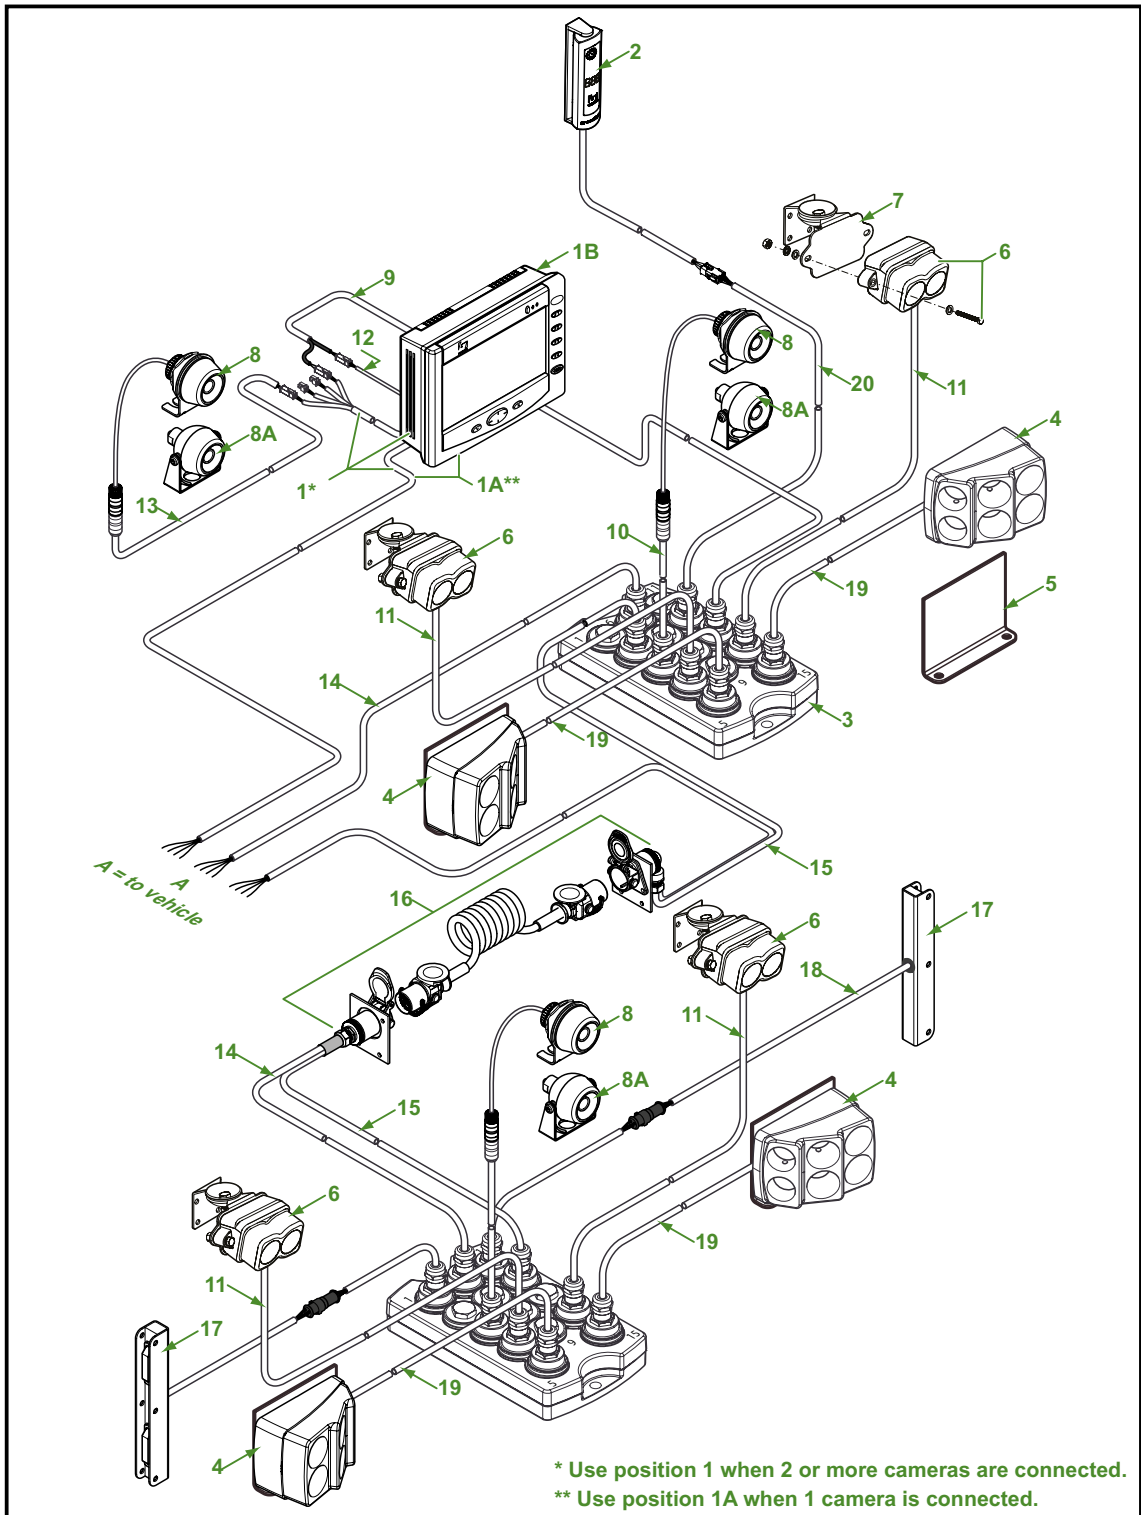

Notes

Release date: February 2017

1. GREENSIGHT 2

Release date: February 2017

YOUR EFFICIENCY IS OUR CHALLENGE

Release date: February 2017

1.1 Greensight 2 system

Pos	Part nr.	Description	Quantity:
1	F126208	Groeneveld monitor kit include camera connection cable	1
1A	F128481	Groeneveld monitor kit without camera connection cable	1
1B	F124427	Groeneveld monitor (only monitor)	1
2	F121379	Greensight incab display included standard bracket	1
3	F121704	Greensight 2 control unit (include video processor)	1
	F121702	Greensight 2 control unit (without video processor)	1
4	F180001	Bottom sensor	1
5	F118874	Bottom sensor L-bracket vertical	1
6	F126946	Top / side sensor include mounting bolts and clip	1
7	F122658	Top sensor rotation bracket	1
8	F126459	Groeneveld camera 116° not mirrored with L bracket	1
8A	F127930	Groeneveld camera 116° not mirrored with U bracket	1
8	F127993	Groeneveld camera 104° not mirrored with L bracket	1
8A	F127994	Groeneveld camera 104° not mirrored with U bracket	1
9	F127288	Greensight 2 to Monitor cable 8m	1
	F121513	Greensight 2 to Monitor cable 17,5m	1
	F127289	Greensight 2 to Monitor cable 25m	1
	F127290	Greensight 2 to Monitor cable 30m	1
10	F121431	Camera to Greensight 2 unit connection cable 8m	1
11	F121189	Top / side sensor connection cable 8m	1
	F124971	Top / side sensor connection cable 11m	1
12	F126347	Greensight monitor connection cable 2m	1
13	F121826	Groeneveld camera cable 5m	1
	F127370	Groeneveld camera cable 10m	1
	F127371	Groeneveld camera cable 15m	1
	F205447	Groeneveld camera cable 20m	1
	F127372	Groeneveld camera cable 25m	1
	F127373	Groeneveld camera cable 30m	1
14	F121434	Greensight 2 power cable 3m	1
	F121873	Greensight 2 power cable 7m	1
	F121436	Greensight 2 power cable 17,5m	1
	F127296	Greensight 2 power cable 25m	1
	F127295	Greensight 2 power cable 30m	1
15	F121493	Greensight 2 trailer to truck/truck to monitor/display cable 3m	1
	F121520	Greensight 2 trailer to truck/truck to monitor/display cable 17,5m	1
16	F121870	Semi trailer spiral connection kit	1
	F121871	Trailer / Dolly connection kit	1
17	F180016	External light Red/Yellow kit - (1 kit = 2 lights)	1
	F180017	External light Yellow/Yellow kit (germany) - (1 kit = 2 lights)	
18	F121437	External light connection cable 10m	1