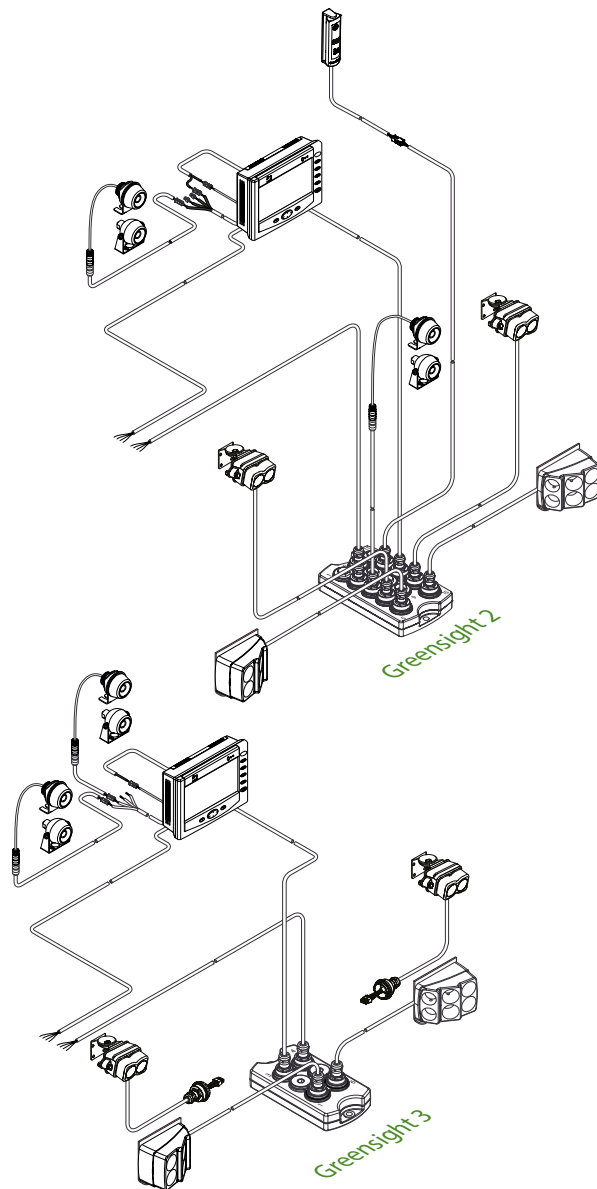

Parts Manual

Greensight

D000031R02

YOUR EFFICIENCY IS OUR CHALLENGE