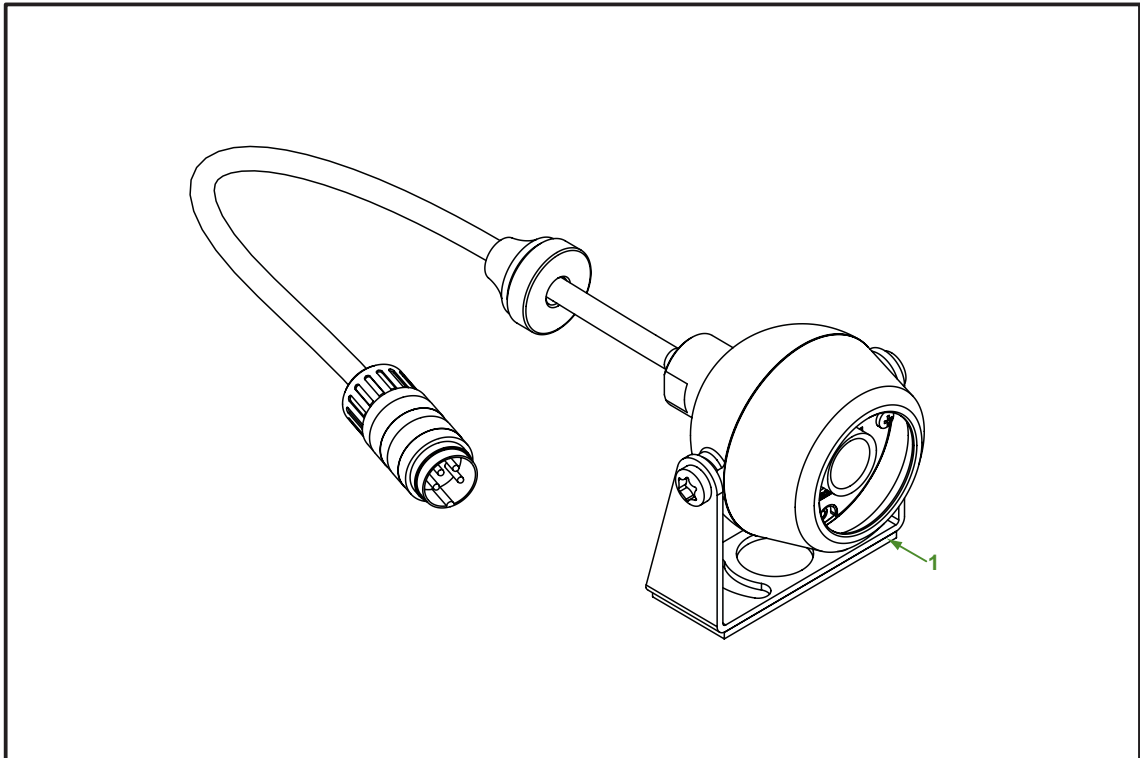

1.2 Available options cameras for Greensight 2

<i>Pos</i>	<i>Part nr.</i>	<i>Description</i>	<i>Quantity:</i>
1	F210651	Groeneveld camera 116° mirrored with U bracket	1
	F210653	Groeneveld camera 104° mirrored with U bracket	1