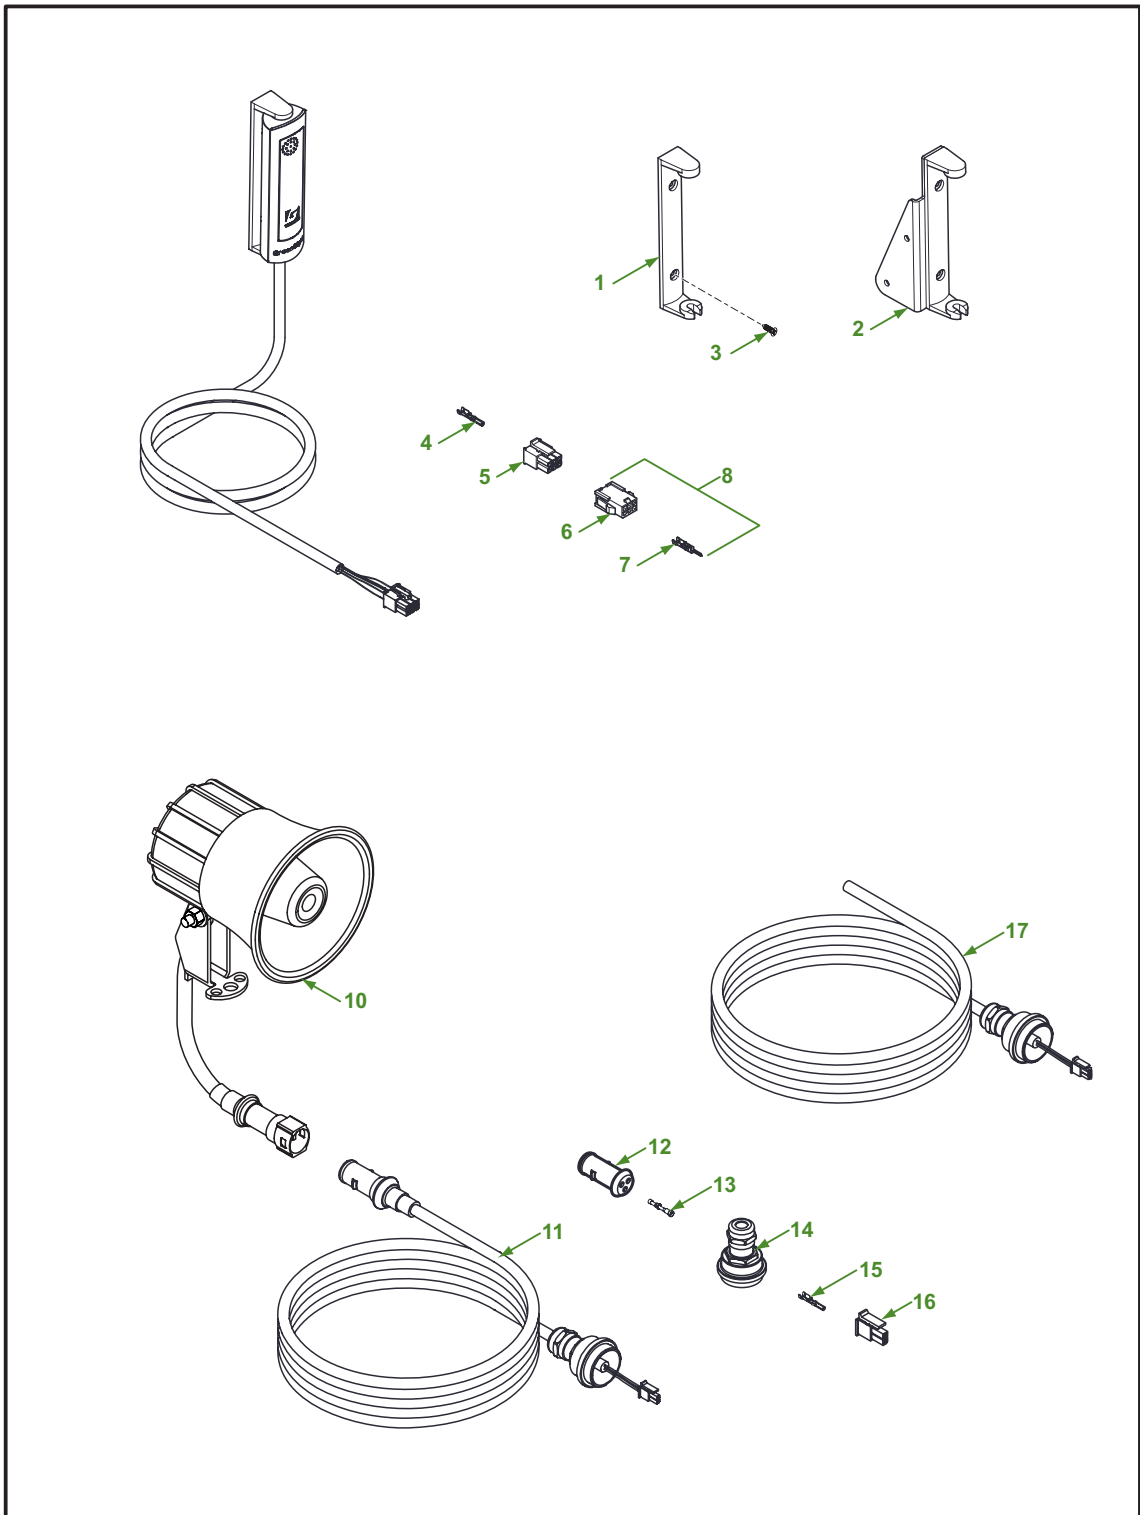

Release date: February 2017

3. OPTIONS

Release date: February 2017

YOUR EFFICIENCY IS OUR CHALLENGE

Release date: February 2017

3.1 Available options for Greensight 2 and Greensight 3

<i>Pos</i>	<i>Part nr.</i>	<i>Description</i>	<i>Quantity:</i>
1	F119437	In-cab display bracket	1
2	F170372	In-cab display bracket 90 degrees	1
3	F117357	Screw 4.2 x 16	1
4	F110590	Molex pin	1
5	F119612	Molex connector 6-pole	1
6	F119617	Molex Connector 6 Poles Male	1
7	F119611	Molex Pin Male	1
8	F121527	Display Connection Kit	1
10	F180008	External smart alarm	1
11	F121435	External smart alarm connection cable 2,5M	1
	F208060	External smart alarm connection cable 8M	1
12	F113918	Socket housing AMP826886-4	1
13	F114091	Connector pin (female)	1
14	F121191	Strain relief fitting M27x1	1
15	F121155	Molex pin	1
16	F121150	Molex connector 2-pole	1
17	F121528	Greensight 2 signal supply cable 7M	1
	F124876	Greensight 2 signal supply cable 17,5M	1
	F127293	Greensight 2 signal supply cable 25M	1
	F127292	Greensight 2 signal supply cable 30M	1