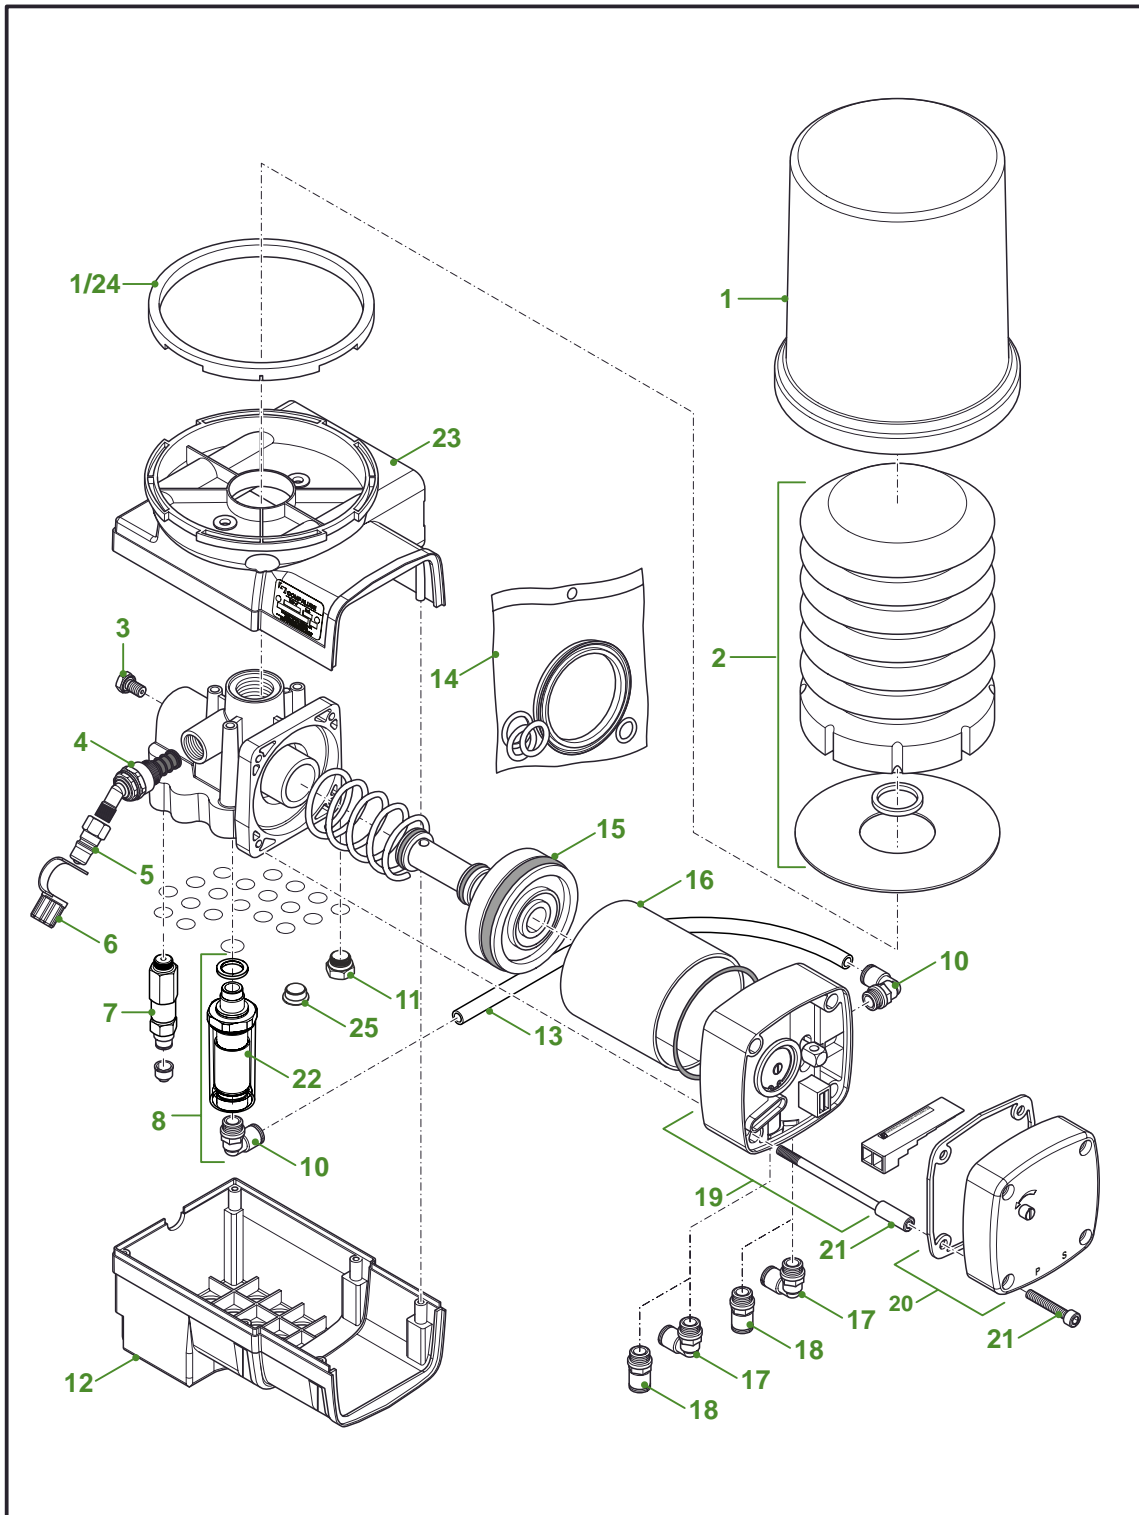

<sup>1</sup>) Pump with DOT couplings (USA)

Pos	Part nr.	Description	Pos	Part nr.	Description
1	F116090	Reservoir cover kit	13	F173023	Piston kit
2	F114818	Cartridge 1.8L EP-0	14	F113850	Piston bush
	F121186	Cartridge 1.8L ZW-0	15	F115904	Elbow 1/8"x5/16"
3	F115245	Venting screw		F117734	Coupling 1/8"x1/4" DOT
4	F118171	Filter kit	16	F115490	Rear body 24 Vdc
5	F100056	Quick action male		F117195	Rear body 12 Vdc DOT
6	F100258	Dust cap	17	F115878	Timer kit 12 - 24 Vdc
7	-	Metering units see page 17	18	F116613	Bolt kit
8	F113059	Warning device	19	F113472	Pump housing no filter
9	F170331	Socket plug 1/2"-24 UNS BR		F120186	Pump housing with filter
10	F116091	Bottom cover	20	F104968	Elbow coupling 8-G 1/4 -BR
11	F120819	Tube red ø8x5 per meter		F117188	Elbow 1/8"NPT-1/4" DOT
	F117121	Tube 1/4" DOT per meter	21	F118012	Warning device DOT
12	F117135	Piston O-ring kit	22	F116092	O-ring reservoir cover
			23	F114123	Plug bottom cover