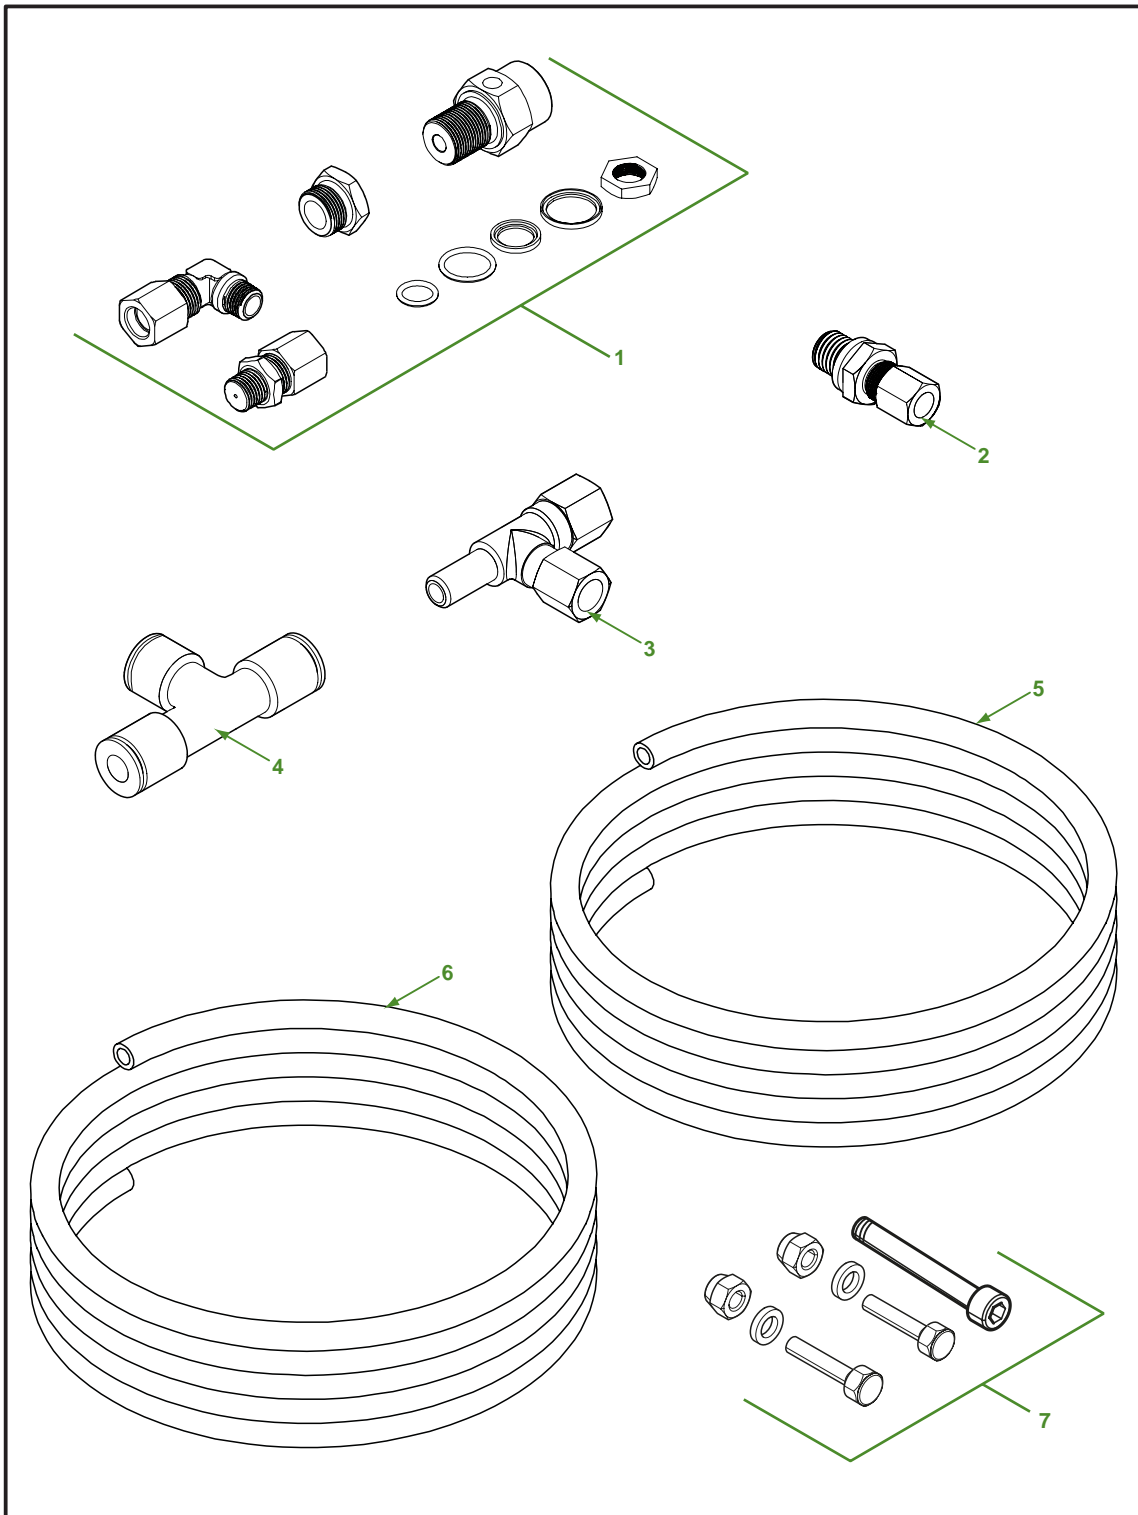

## 2.6 Complete plug

<i>Pos.</i>	<i>Part number</i>	<i>Description</i>	<i>Material</i>
3	F170331	Socket plug 1/2"-24 UNS BR	brass

Release date: October 2017

**2.7 Electrical parts**

<i>Pos.</i>	<i>Part number</i>	<i>Description</i>
1	F120492	Complete cable 12m ADR (4 core) for electric pump with electric timer
2	F121632	Complete connector kit for electric pump with electric timer
3	F116926	Complete cable 12m ADR (2 core) for pn. with electric timer
4	F121631	Complete connector kit for PN. with electric timer
5	F105891	Led yellow
6	F120306	Text plate Led
7	F117786	Elbow connector 4-core