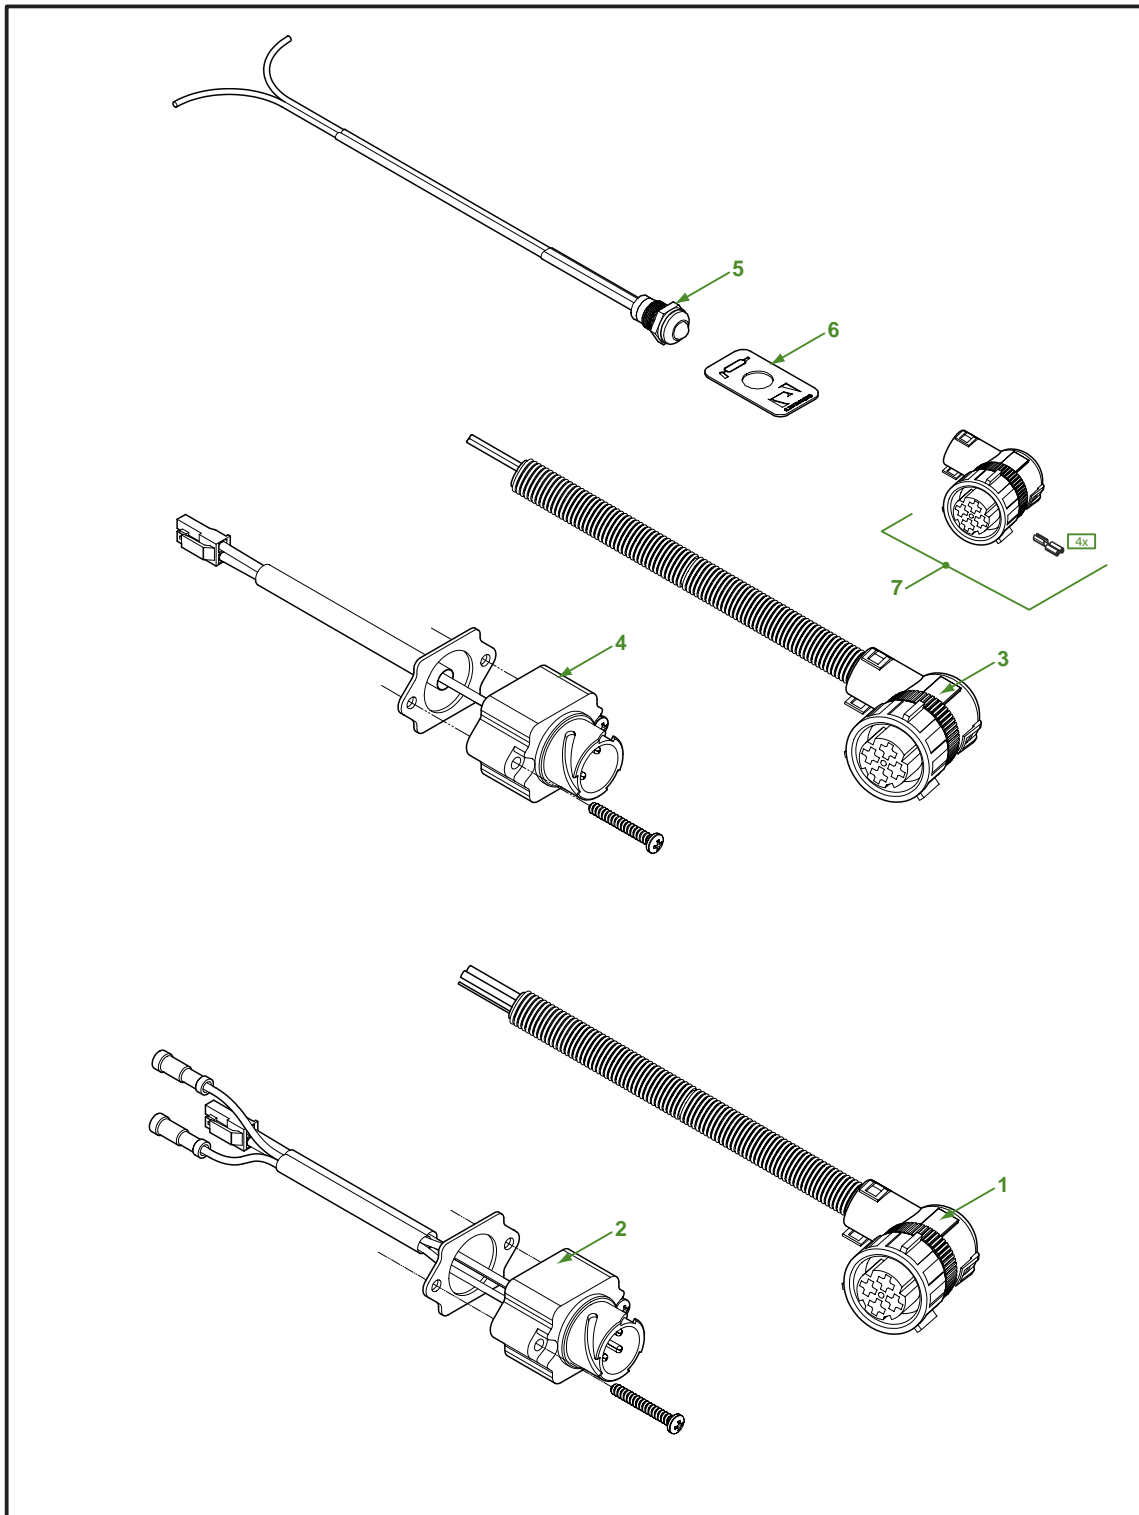

## 2.4 Metering units - ø5mm

<i>Pos.</i>	<i>Part number</i>	<i>Description</i>	<i>Material</i>
1	F115606	Metering unit no.0. ø5mm / 0,025cc	brass
	F114807	Metering unit no.1. ø5mm / 0,050cc	brass
	F115603	Metering unit no.2. ø5mm / 0,100cc	brass
	F115604	Metering unit no.3. ø5mm / 0,150cc	brass
	F115855	Metering unit no.4. ø5mm / 0,200cc	brass
	F115605	Metering unit no.8. ø5mm / 0,400cc	brass
	F115881	Metering unit no.9. ø5mm / 1,000cc	brass
2	F114809	Protection cover ø5mm	silicone

## 2.6 Complete plug

<i>Pos.</i>	<i>Part number</i>	<i>Description</i>	<i>Material</i>
3	F170331	Socket plug 1/2"-24 UNS BR	brass

Release date: October 2017

**2.7 Electrical parts**

<i>Pos.</i>	<i>Part number</i>	<i>Description</i>
1	F120492	Complete cable 12m ADR (4 core) for electric pump with electric timer
2	F121632	Complete connector kit for electric pump with electric timer
3	F116926	Complete cable 12m ADR (2 core) for pn. with electric timer
4	F121631	Complete connector kit for PN. with electric timer
5	F105891	Led yellow
6	F120306	Text plate Led
7	F117786	Elbow connector 4-core