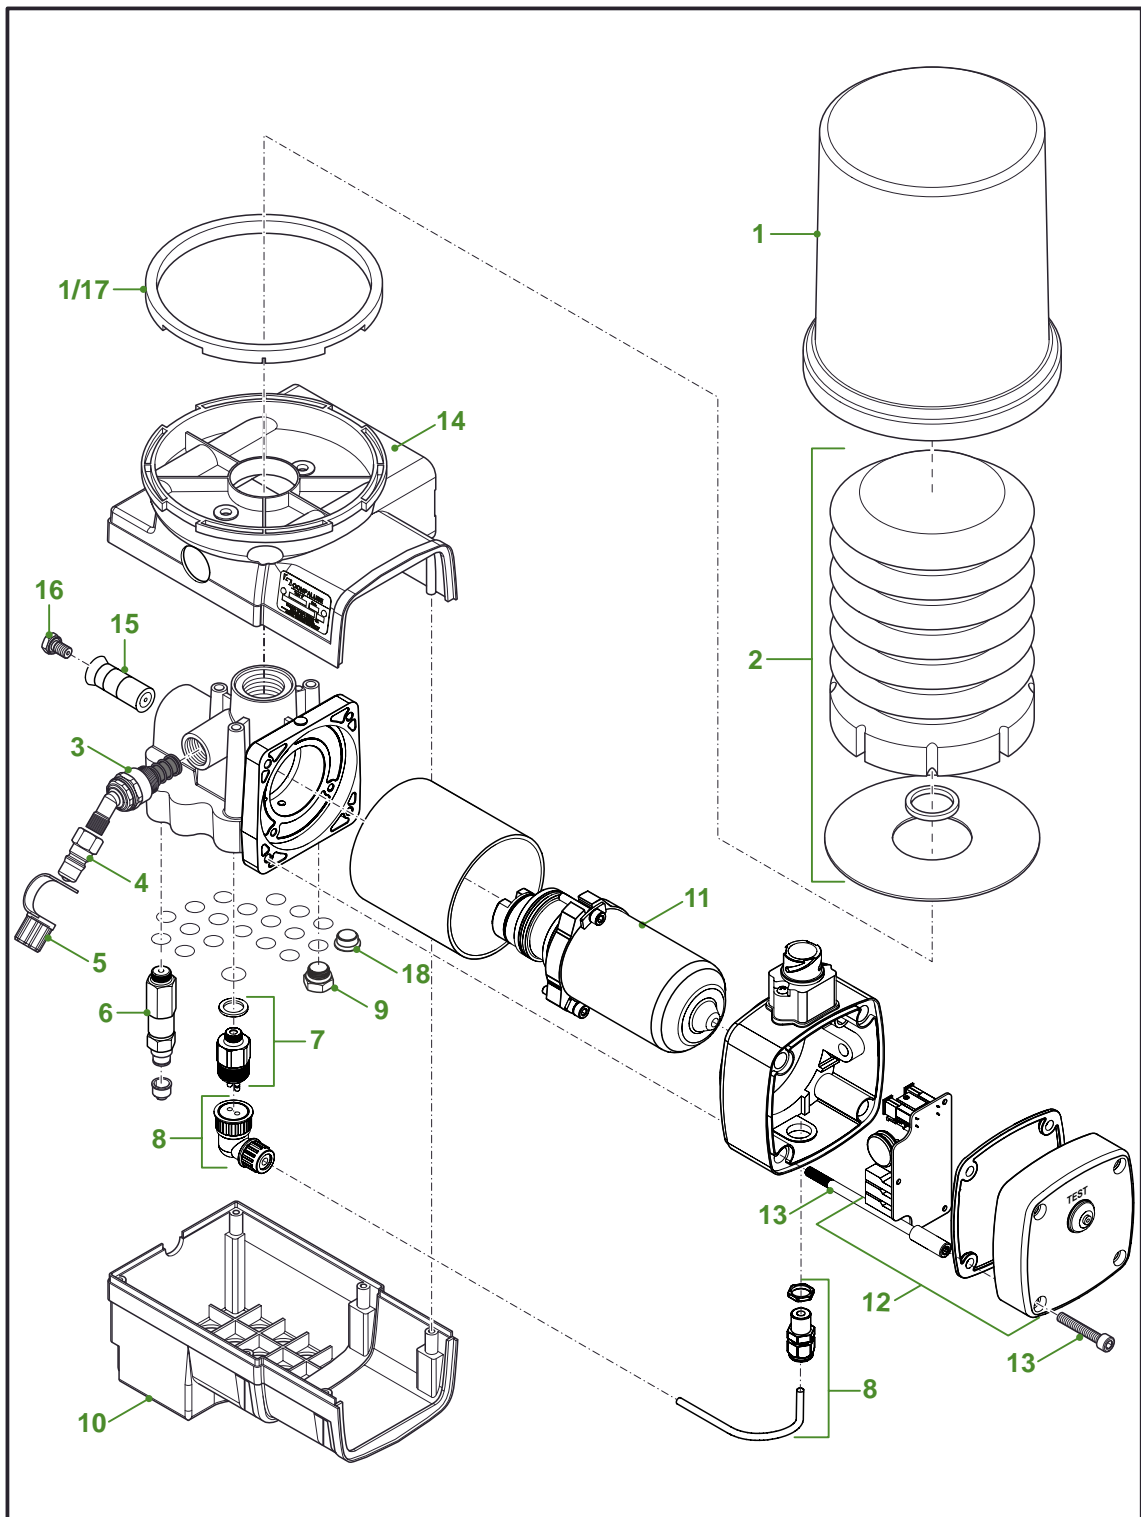

Release date: October 2017

2.3 Electric grease pumps with electrical timer

<i>Part nr.</i>	<i>Supply voltage</i>	<i>Filler coupling</i>	<i>Type of grease</i>	<i>Grease delivery</i>	<i>Maximum pressure</i>
F120386	12 Vdc	No	EP-0	20 cc	72 bar
F120385	24 Vdc	No	EP-0	20 cc	72 bar
F120233	12 Vdc	Yes	EP-0	20 cc	72 bar
F117684	24 Vdc	Yes	EP-0	20 cc	72 bar
F122300	12 Vdc	Yes	ZW-0	20 cc	72 bar

<i>Pos</i>	<i>Part nr.</i>	<i>Description</i>	<i>Pos</i>	<i>Part nr.</i>	<i>Description</i>
1	F116090	Reservoir cover kit	10	F116091	Bottom cover
2	F114818	Cartridge 1.8L EP-0	11	F131751	Complete motor 12Vdc
	F121186	Cartridge 1.8L ZW-0		F131750	Complete motor 24Vdc
3	F118171	Filter kit	12	F123485	Timer kit EL.ET.
4	F100056	Quick action male	13	F116613	Bolt kit
5	F100258	Dust cap	14	F113472	Pump housing no filter
6	-	See page 17		F120186	Pump housing with filter
7	F120238	Pressure switch 30 BAR	15	F117918	Complete valve 60 Bar
8	F115868	Complete PS cable	16	F115245	Venting screw
9	F170331	Socket plug 1/2"-24 UNS BR	17	F116092	O-ring reservoir cover
			18	F114123	Plug bottom cover

Release date: October 2017