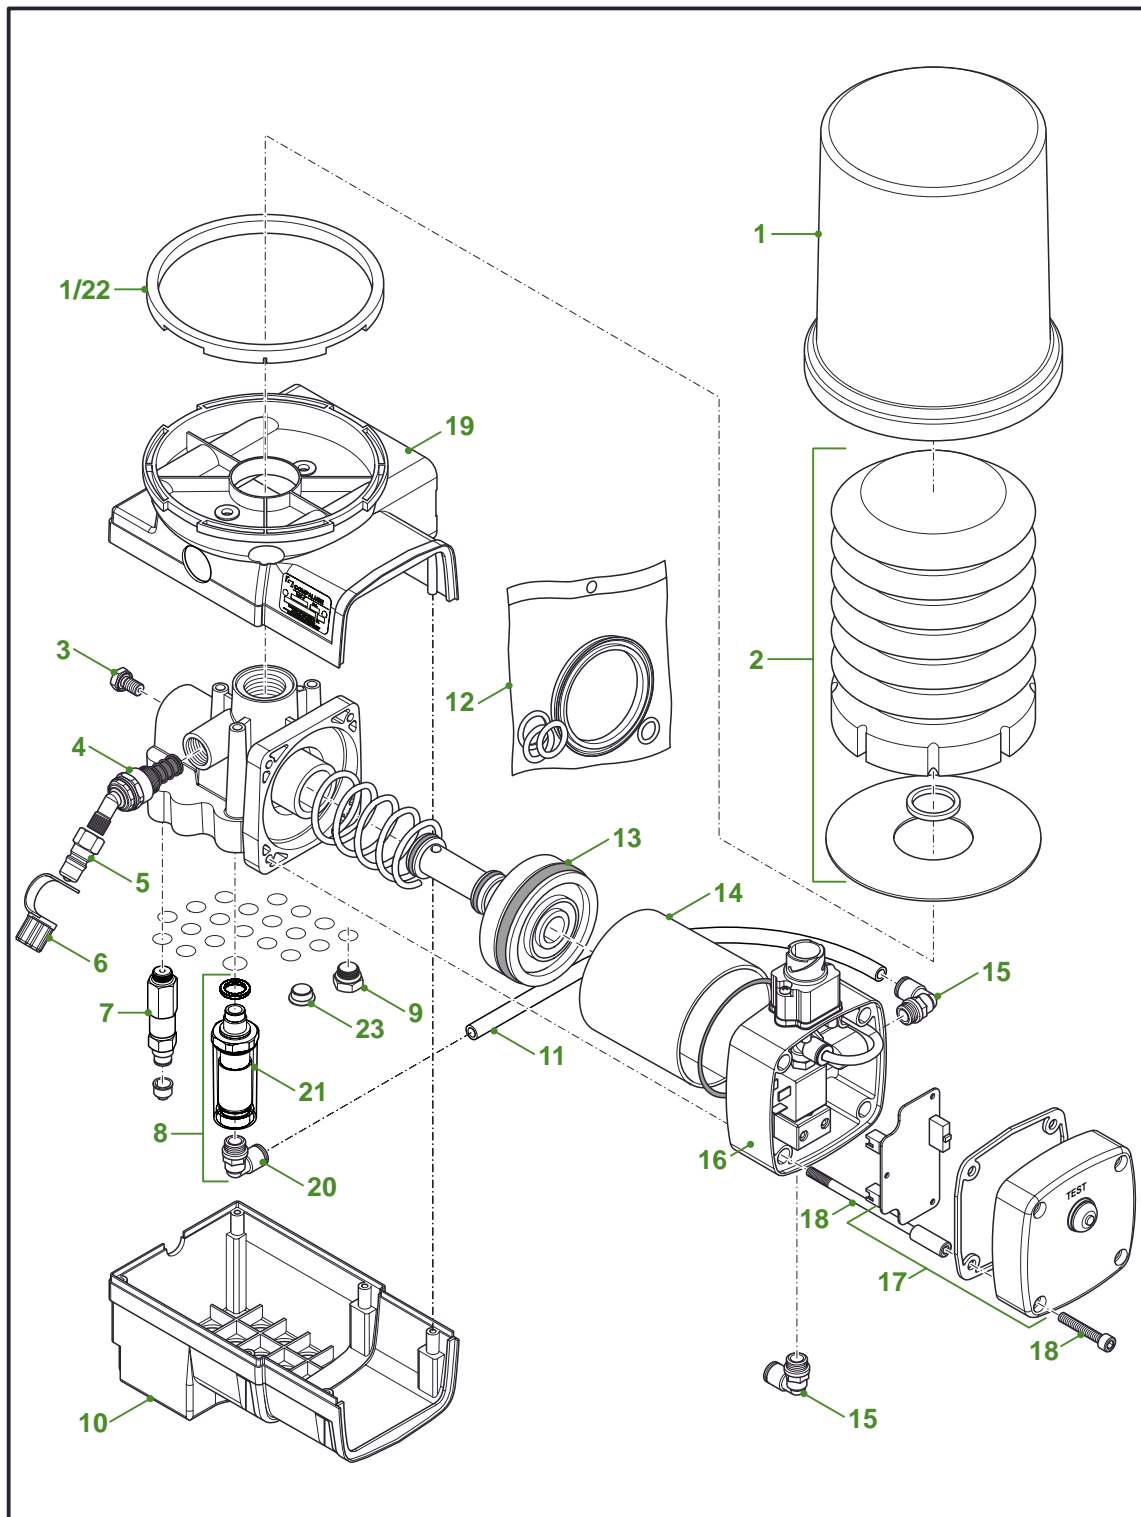

Release date: October 2017

2.1 Pneumatic grease pumps with electrical timer

Part nr.	Supply voltage	Filler coupling	Type of grease	Grease delivery	Maximum pressure
F117001	24 Vdc	No	EP-0	20 cc	72 bar
F120107	24 Vdc	Yes	EP-0	20cc	72 bar
F117192¹	12 Vdc	No	EP-0	20 cc	72 bar

¹) Pump with DOT couplings (USA)

Pos	Part nr.	Description	Pos	Part nr.	Description
1	F116090	Reservoir cover kit	13	F173023	Piston kit
2	F114818	Cartridge 1.8L EP-0	14	F113850	Piston bush
	F121186	Cartridge 1.8L ZW-0	15	F115904	Elbow 1/8"x5/16"
3	F115245	Venting screw		F117734	Coupling 1/8"x1/4" DOT
4	F118171	Filter kit	16	F115490	Rear body 24 Vdc
5	F100056	Quick action male		F117195	Rear body 12 Vdc DOT
6	F100258	Dust cap	17	F115878	Timer kit 12 - 24 Vdc
7	-	Metering units see page 17	18	F116613	Bolt kit
8	F113059	Warning device	19	F113472	Pump housing no filter
9	F170331	Socket plug 1/2"-24 UNS BR		F120186	Pump housing with filter
10	F116091	Bottom cover	20	F104968	Elbow coupling 8-G 1/4 -BR
11	F120819	Tube red ø8x5 per meter		F117188	Elbow 1/8"NPT-1/4" DOT
	F117121	Tube 1/4" DOT per meter	21	F118012	Warning device DOT
12	F117135	Piston O-ring kit	22	F116092	O-ring reservoir cover
			23	F114123	Plug bottom cover