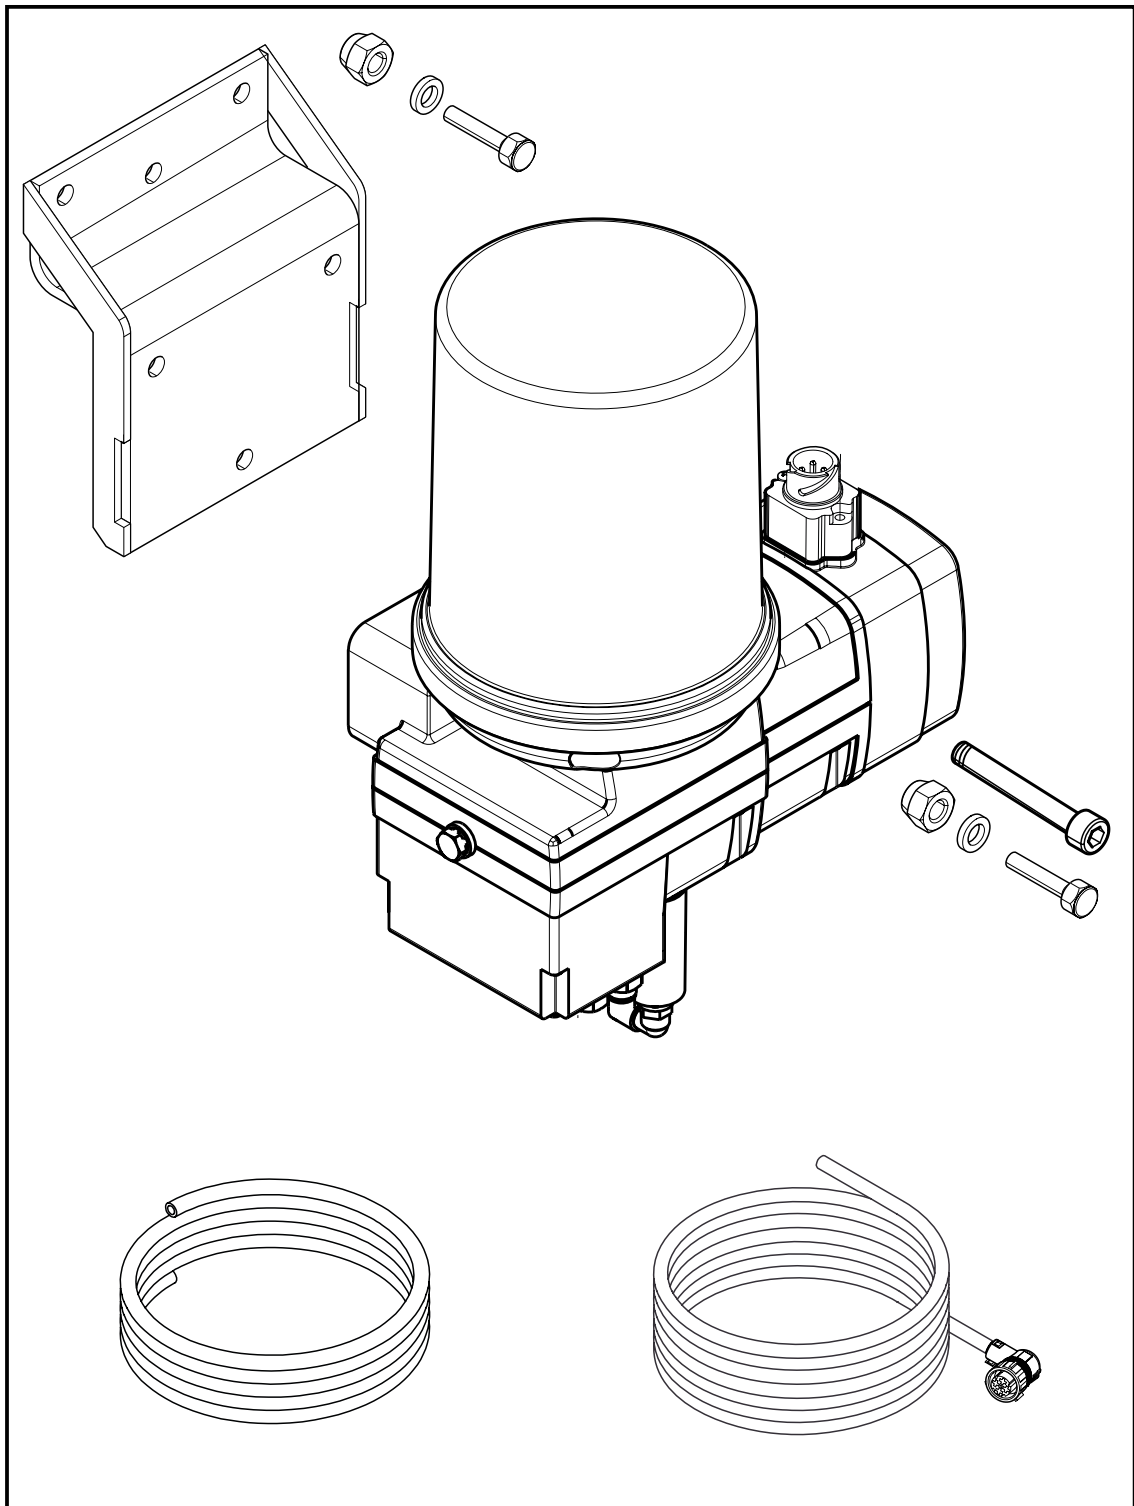

Release date: October 2017